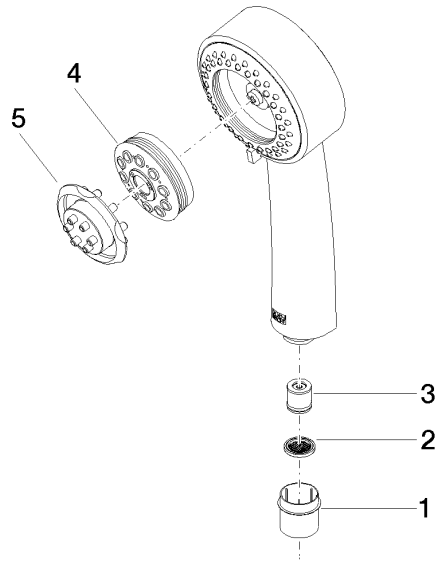

28 002 978

- Three settings: COMPACT RAIN, COMPACT SOFT FLOW, COMPACT AQUAPRESSURE FLOW, max. flow rate 9 l/min (at 3 bar)
- with anti-scale system
- spray head Ø 95mm
- 1/2" connection

Intrinsic protection against back flow.

	Chrome	28 002 978-00
	Chrome	28 002 978-00 0010
	Brushed Platinum	28 002 978-06
	Brushed Platinum	28 002 978-06 0010
	Platinum	28 002 978-08
	Platinum	28 002 978-08 0010
	Durabrand (23kt Gold)	28 002 978-09
	Durabrand (23kt Gold)	28 002 978-09 0010
	Brushed Durabrand (23kt Gold)	28 002 978-28
	Brushed Durabrand (23kt Gold)	28 002 978-28 0010
	Brushed Chrome	28 002 978-93
	Brushed Chrome	28 002 978-93 0010
	Brushed Dark Platinum	28 002 978-99
	Brushed Dark Platinum	28 002 978-99 0010

28 002 978

mm [inches]

Flow rate chart

Certificates

LGA_18610.

28 002 978

Spare parts list

No.	Item Number	Name	Quantity used	Delivery time
1	09 21 02 115 90	cap	1	2
2	09 23 01 039 90	sieve	1	2
3	09 23 01 077 90	flow reducer	1	2
4	04 12 11 071 00 90	shower	1	2
5	09 30 09 022 90	key	1	2