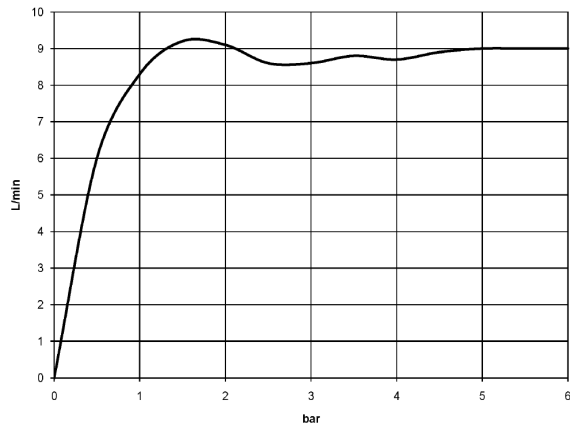

28 002 978

- Three settings: COMPACT RAIN, COMPACT SOFT FLOW, COMPACT AQUAPRESSURE FLOW, max. flow rate 9 l/min (at 3 bar)
- with anti-scale system
- spray head Ø 95mm
- 1/2" connection

Intrinsic protection against back flow.

	Chrome	28 002 978-00
	Chrome	28 002 978-00 0010
	Brushed Platinum	28 002 978-06
	Brushed Platinum	28 002 978-06 0010
	Platinum	28 002 978-08
	Platinum	28 002 978-08 0010
	Durabrand (23kt Gold)	28 002 978-09
	Durabrand (23kt Gold)	28 002 978-09 0010
	Brushed Durabrand (23kt Gold)	28 002 978-28
	Brushed Durabrand (23kt Gold)	28 002 978-28 0010
	Brushed Chrome	28 002 978-93
	Brushed Chrome	28 002 978-93 0010
	Brushed Dark Platinum	28 002 978-99
	Brushed Dark Platinum	28 002 978-99 0010

28 002 978

mm [inches]

Flow rate chart

Certificates

LGA_18610.

28 002 978

Spare parts list

No.	Item Number	Name	Quantity used	Delivery time
1	09 21 02 115 90	cap	1	2
2	09 23 01 039 90	sieve	1	2
3	09 23 01 077 90	flow reducer	1	2
4	04 12 11 071 00 90	shower	1	2
5	09 30 09 022 90	key	1	2